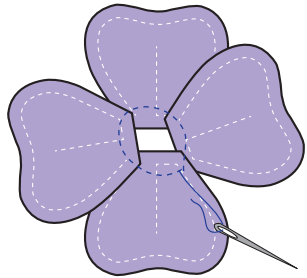

Cut Four

Cut Five

Lemon Drop - Cut one 2" x 14"
Snow White - Cut three strips 1/2" x 60"

Giant Spring Flower
Design & Patterns by Lorine Mason
www.lorinemason.com

A

B

C

D

E

F

G

Note: Diagram colors are not representative of actual product.

H

Giant Spring Flower
Design & Diagrams by
Lorine Mason
www.lorinemason.com