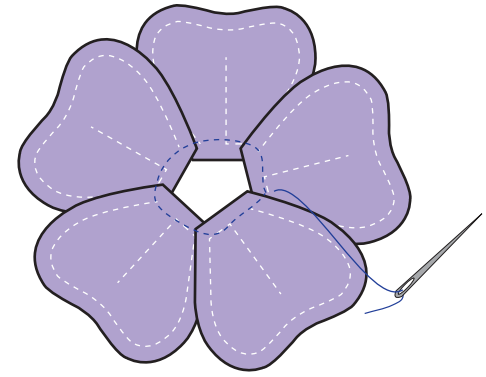

Cut Four

Cut Five

Lemon Drop - Cut one 2" x 14"
Snow White - Cut three strips 1/2" x 60"

Giant Spring Flower
Design & Patterns by Lorine Mason
www.lorinemason.com

A

B

C

D

E

F

G

Note: Diagram colors are not representative of actual product.

H

Giant Spring Flower
Design & Diagrams by
Lorine Mason
www.lorinemason.com